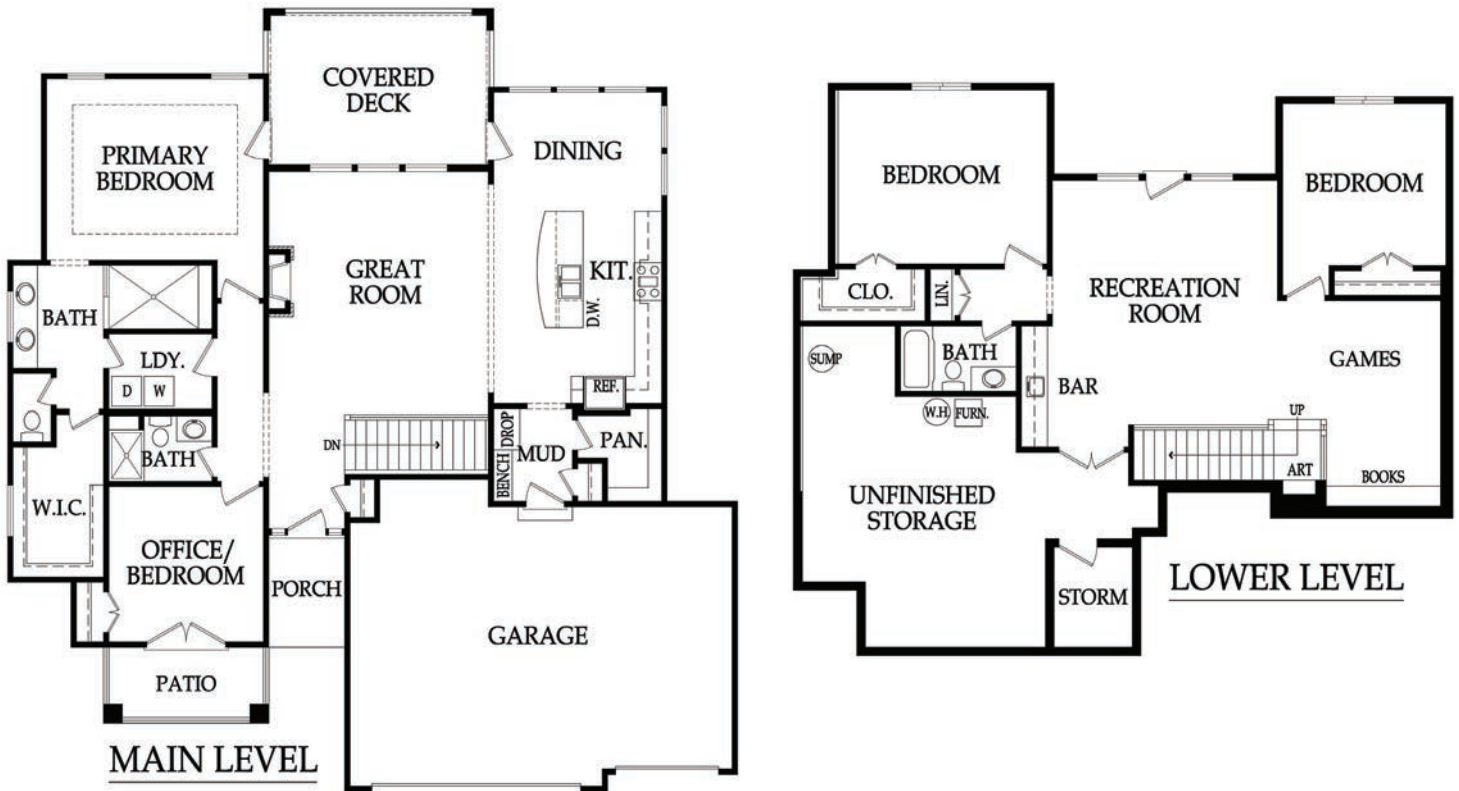

THE MEADOWS AT VALLEY RIDGE

"THE BENTLEY"

BY DREES BUILT HOMES

CEDAR CREEK
REALTY, LLC

DENNIS FRANK - 913-488-2368 & MARY LOU LONG - 913-481-6357
INFORMATION & INVENTORY AT: WWW.CEDARCREEK-KC.COM