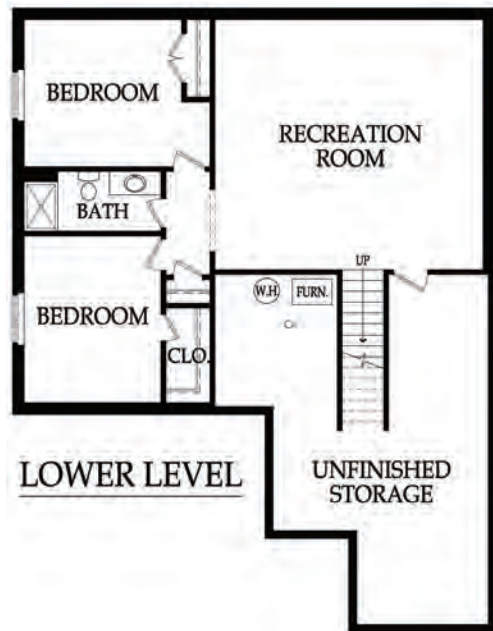

THE MEADOWS AT VALLEY RIDGE

MODEL HOME
"THE RICHMOND" BY GABRIEL HOMES

CEDAR CREEK
REALTY, LLC

DENNIS FRANK - 913-488-2368 & MARY LOU LONG - 913-481-6357
INFORMATION & INVENTORY AT CEDARCREEK-KC.COM