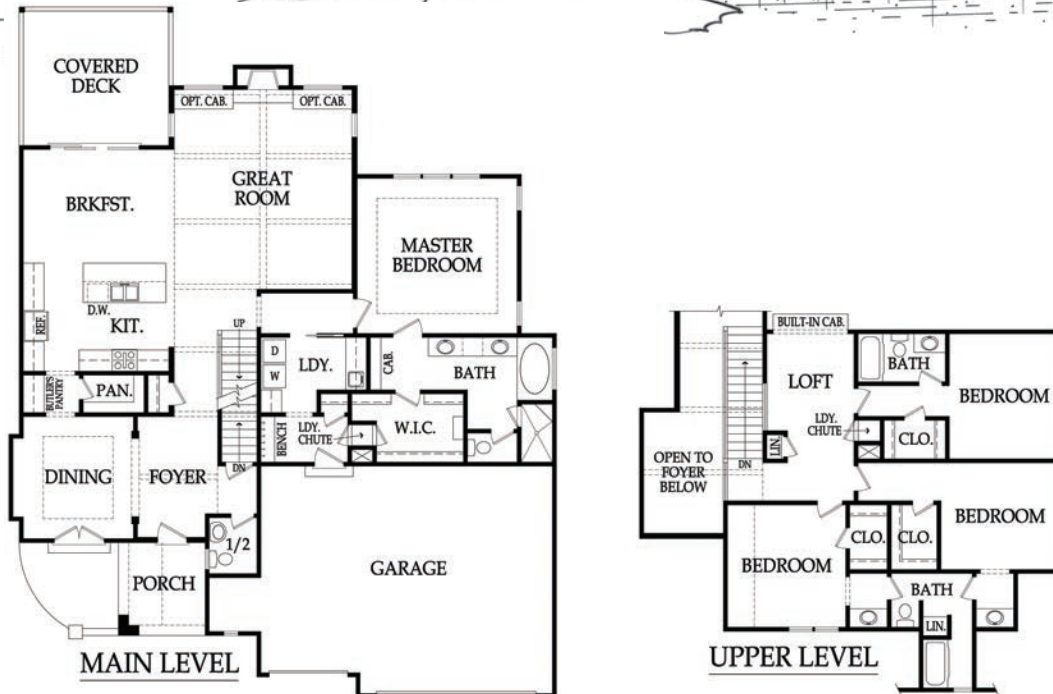

VALLEY RIDGE

"THE ADELE"

BY DREES BUILT HOMES

CEDAR CREEK
REALTY, LLC

CONTACT CHRIS ROWE - 913-333-7827 & ALEXIS HODAPP - 913-296-0700
CHRIS@CEDARCREEK-KC.COM, ALEXIS@CEDARCREEK-KC.COM