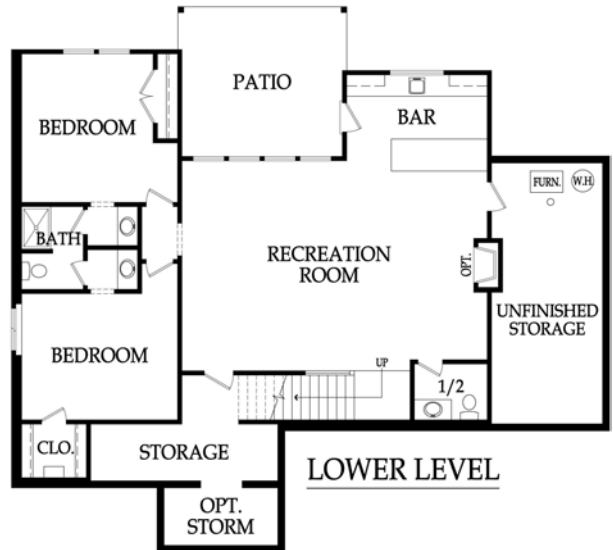

“THE LEWISTON II”
BY LDH CONSTRUCTION
10782 S HOUSTON STREET

CEDAR CREEK
REALTY, LLC

CARRIE HYER - 913-208-4740 & KATE HARNES - 913-530-5493
 INFORMATION & INVENTORY AT: WWW.CEDARCREEK-KC.COM