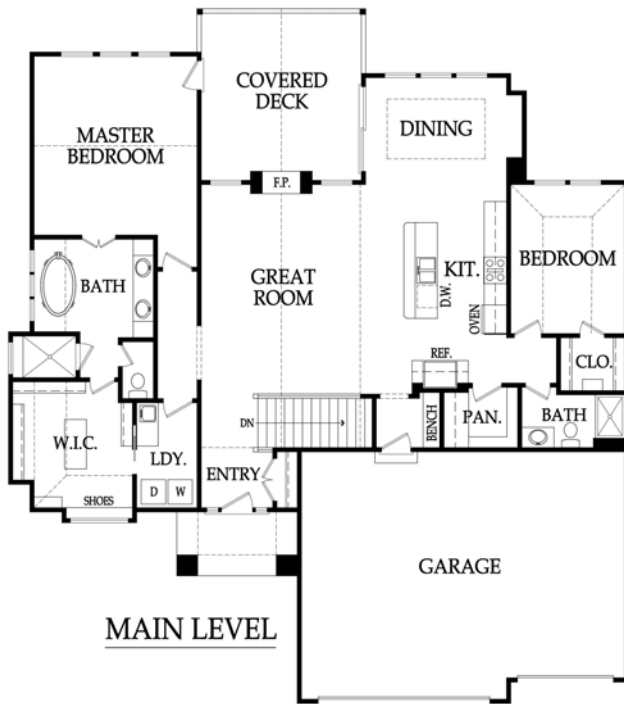

“THE LEWISTON II”
BY LDH CONSTRUCTION
10782 S HOUSTON STREET

CEDAR CREEK
REALTY, LLC

CARRIE HYER - 913-208-4740 & KATE HARNES - 913-530-5493
 INFORMATION & INVENTORY AT: WWW.CEDARCREEK-KC.COM